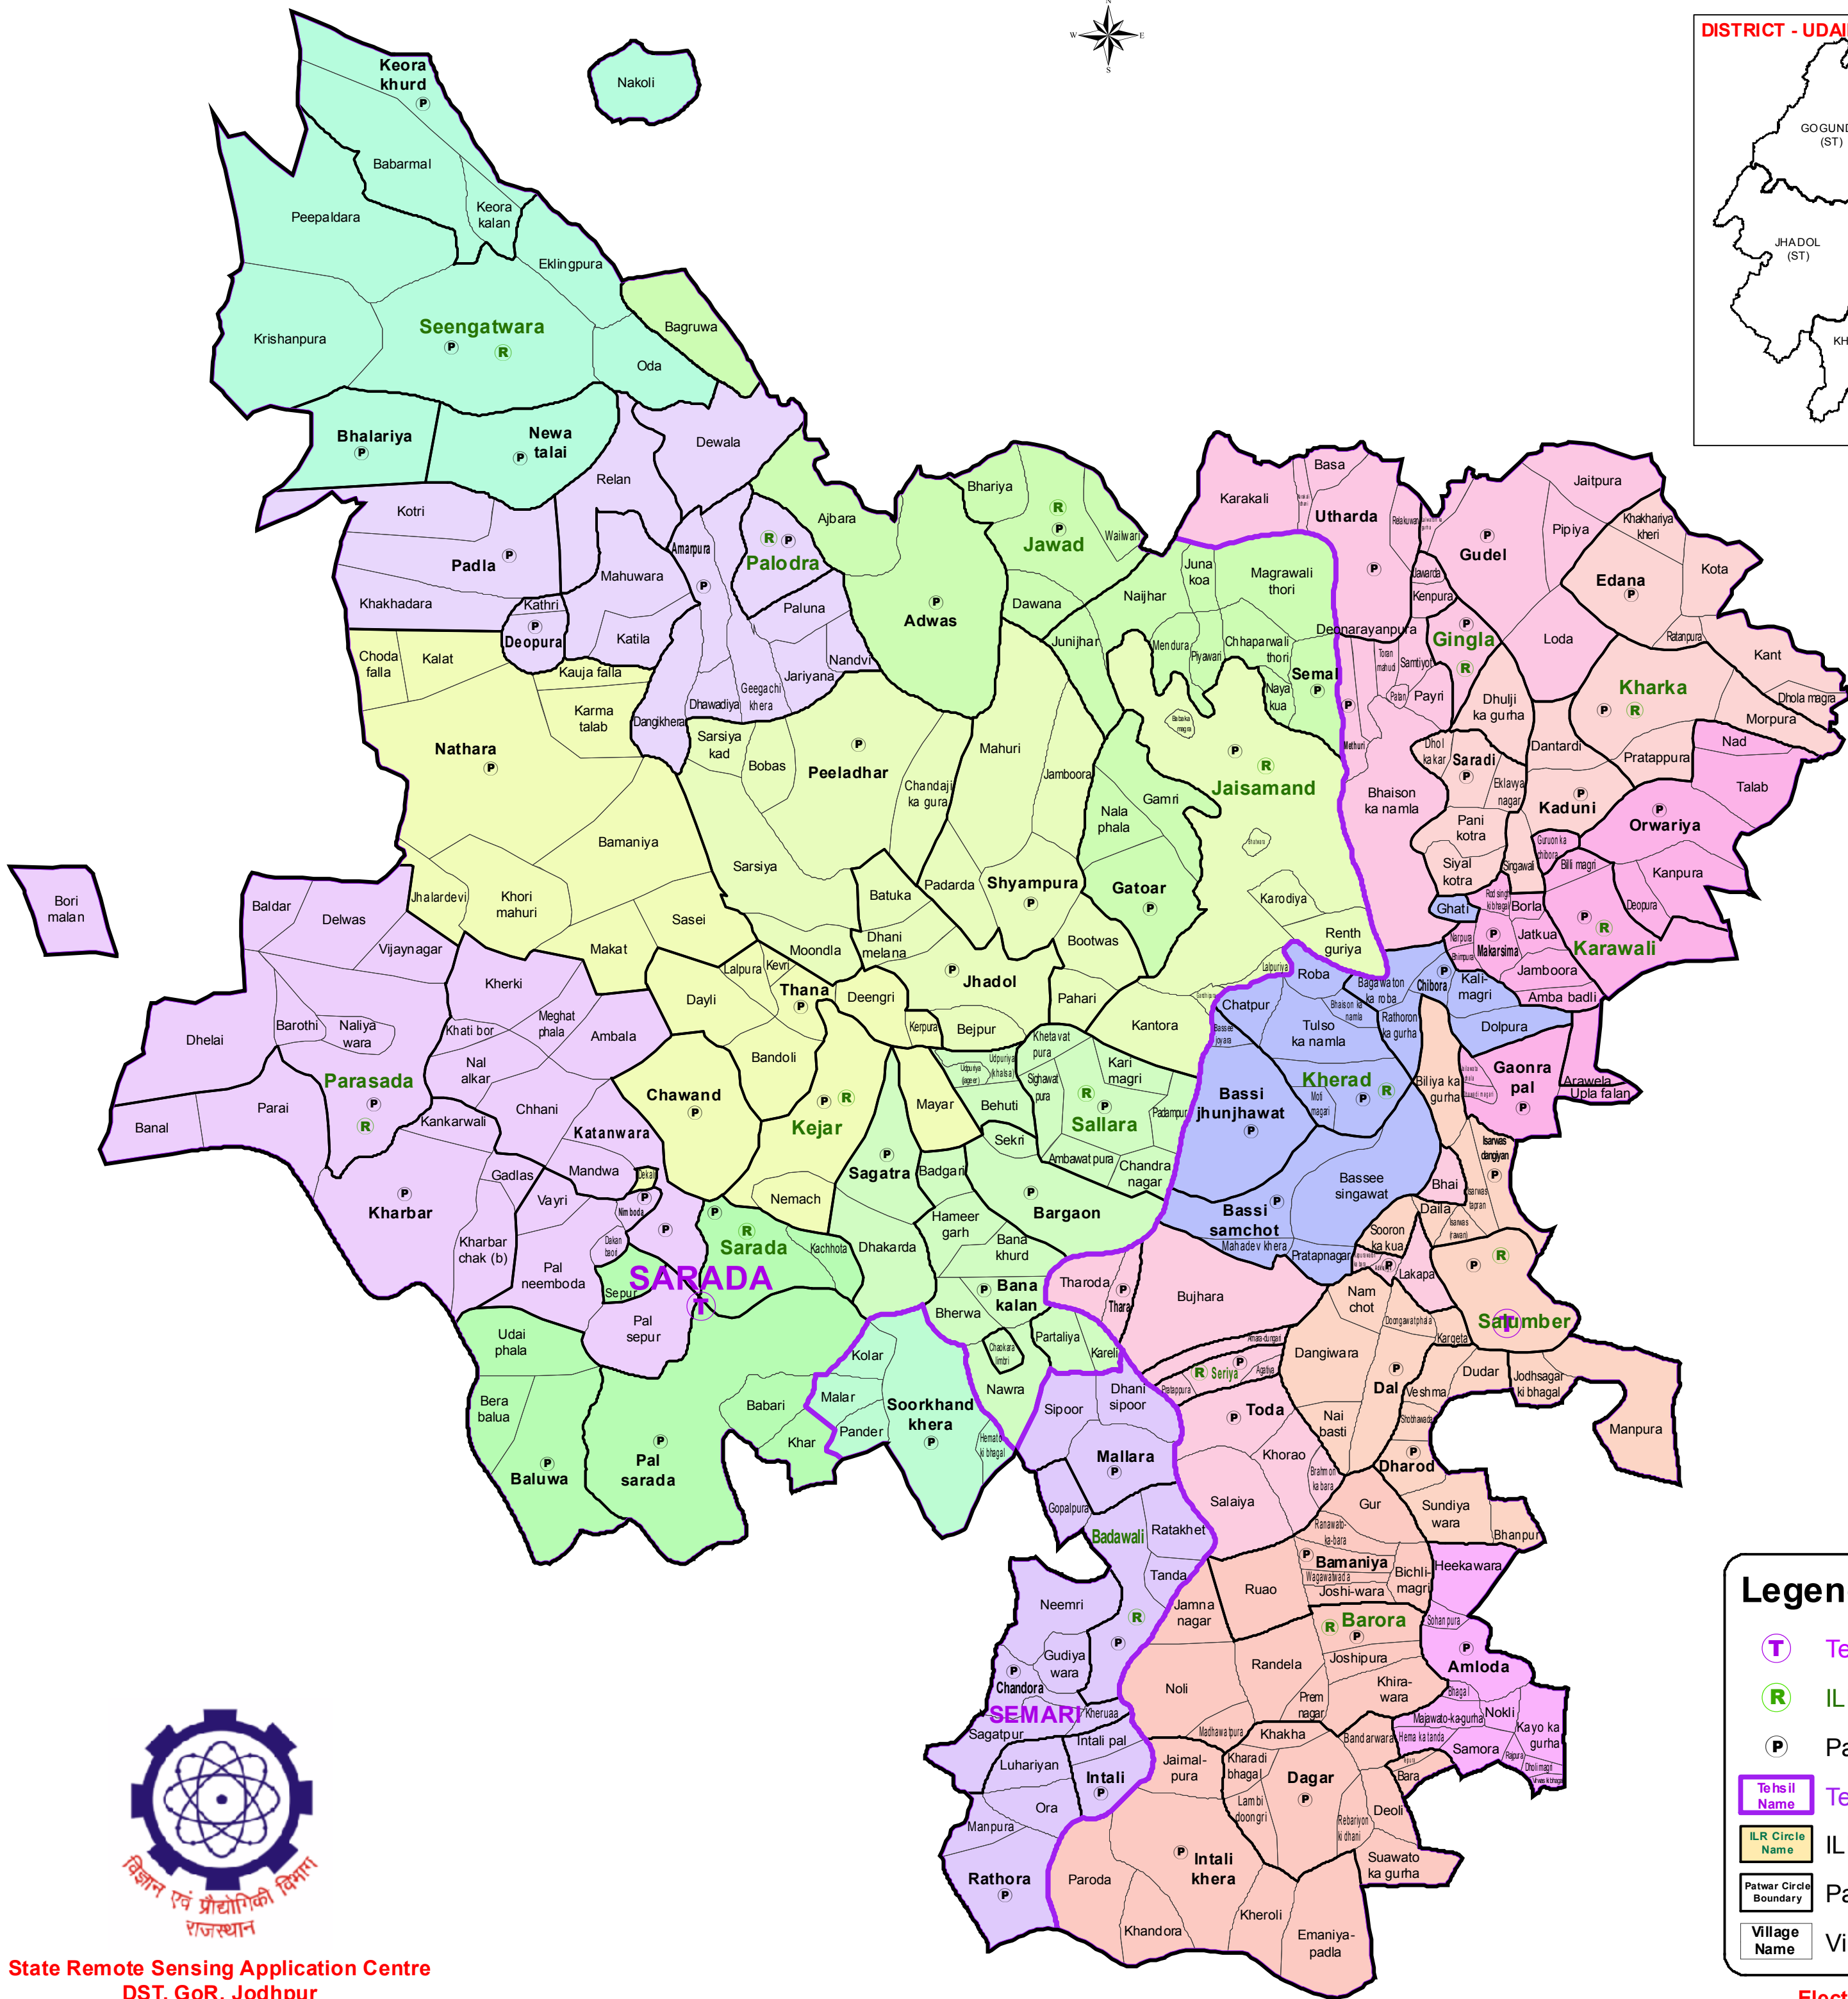

ASSEMBLY CONSTITUENCY - SALUMBER (ST)-156 DISTRICT - UDAIPUR

Legend

- Ⓣ Tehsil Headquarter
- Ⓜ ILR Headquarter
- Ⓟ Patwar Circle Headquarter
- Tehsil Name Tehsil Boundary
- ILR Circle Name ILR Circle Boundary
- Patwar Circle Patwar Circle Boundary
- Village Name Village Boundary