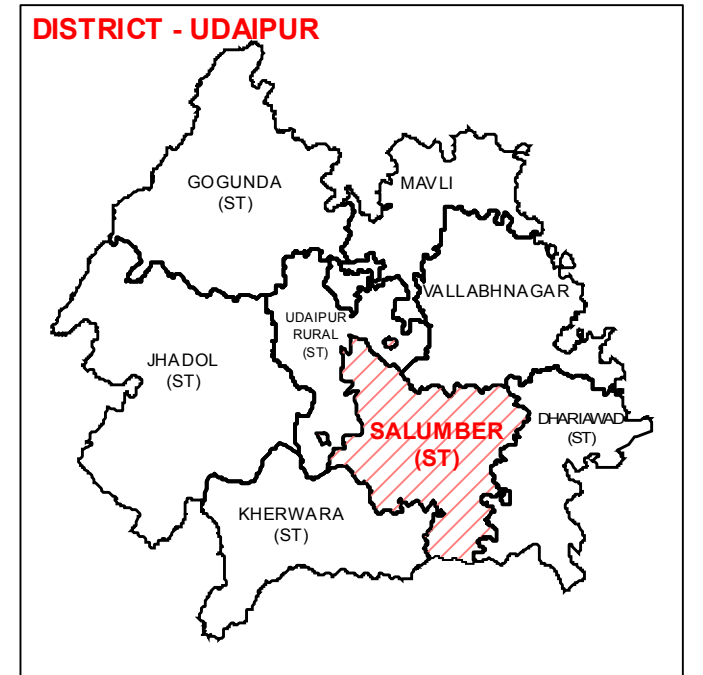

ASSEMBLY CONSTITUENCY - SALUMBER (ST)-156 DISTRICT - UDAIPUR

Legend

- Ⓣ Tehsil Headquarter
- Ⓜ ILR Headquarter
- Ⓟ Patwar Circle Headquarter
- Tehsil Name Tehsil Boundary
- ILR Circle Name ILR Circle Boundary
- Patwar Circle Patwar Circle Boundary
- Village Name Village Boundary